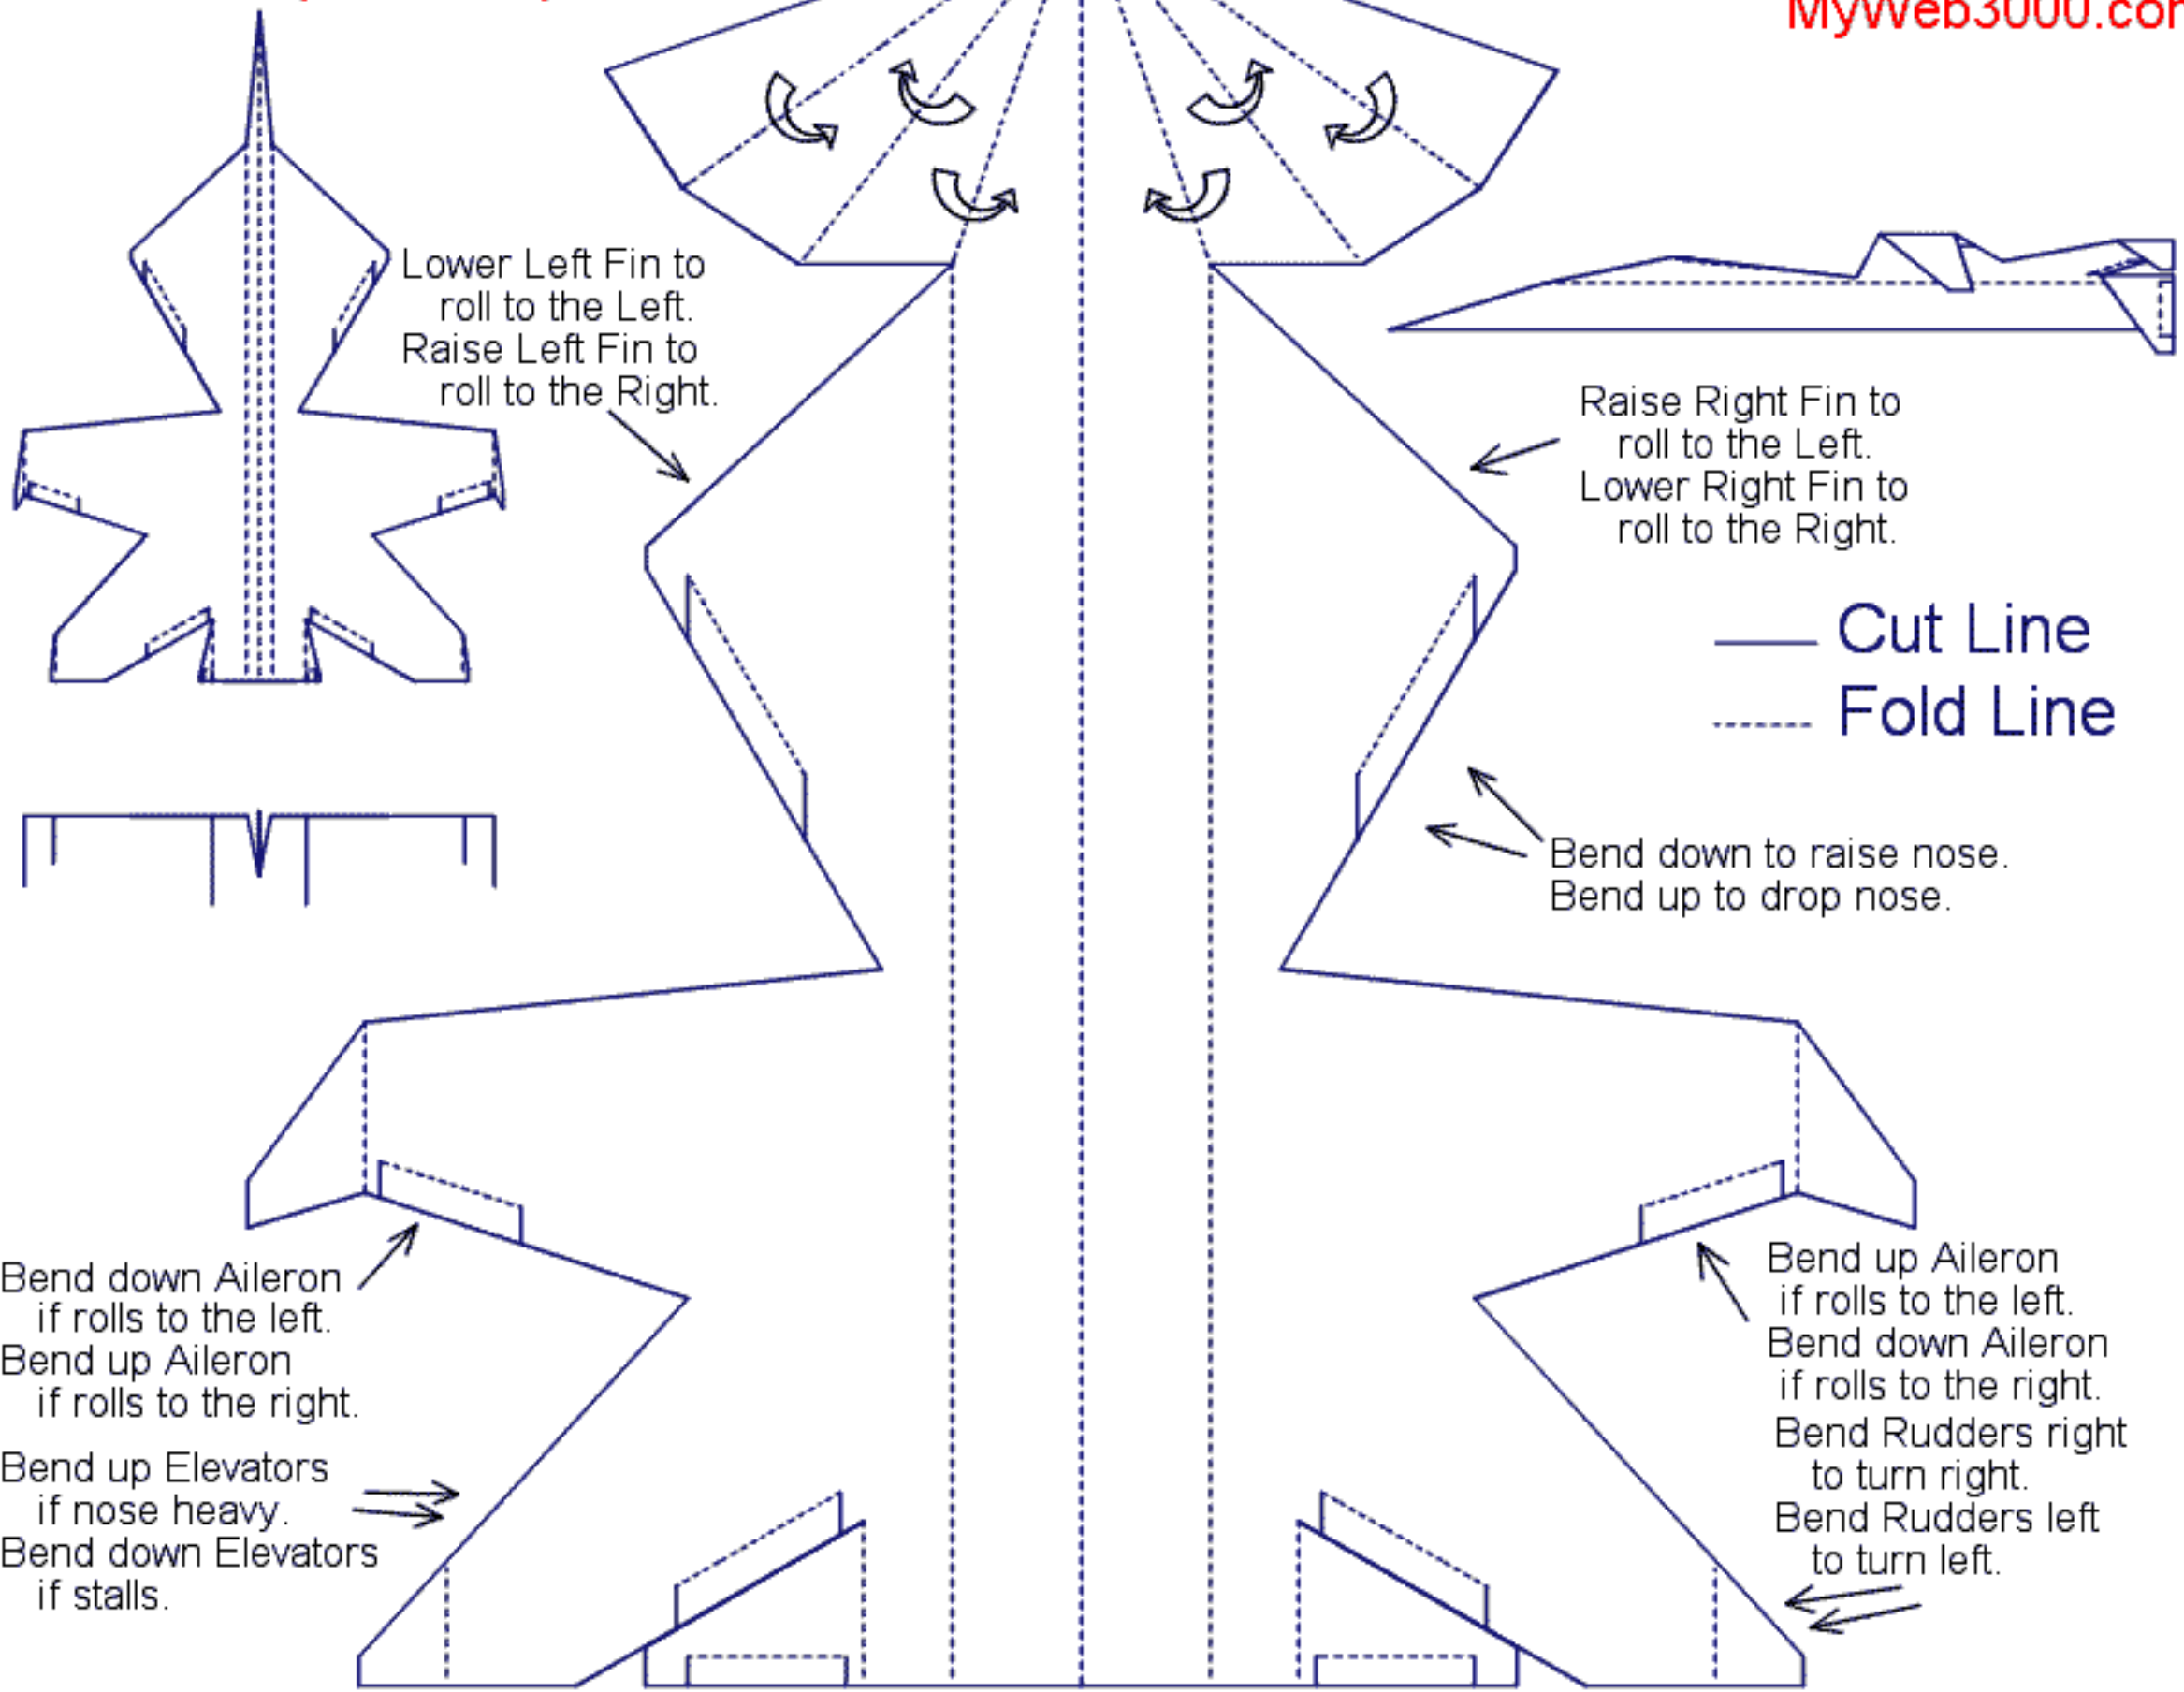

X-23 (Alien)

Copyright by
MyWeb3000.com

Lower Left Fin to
roll to the Left.
Raise Left Fin to
roll to the Right.

Raise Right Fin to
roll to the Left.
Lower Right Fin to
roll to the Right.

— Cut Line
- - - Fold Line

Bend down to raise nose.
Bend up to drop nose.

Bend down Aileron
if rolls to the left.
Bend up Aileron
if rolls to the right.

Bend up Elevators
if nose heavy.
Bend down Elevators
if stalls.

Bend up Aileron
if rolls to the left.
Bend down Aileron
if rolls to the right.
Bend Rudders right
to turn right.
Bend Rudders left
to turn left.

Flying Tips: Launch the plane gently and keep the wings flat.